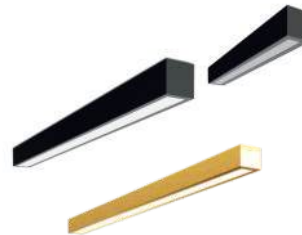

FLOW

CARE FLOW (UV-C)

SIDELONG

SK SQUARE

NAZAR B PEND

DL A / DLN A

TILE N / TILE N WALL

TILE 100