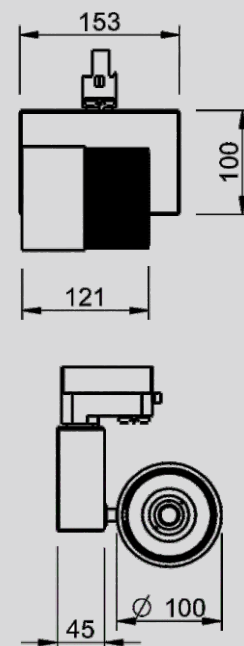

LAKO

SPOT FL 100

SPOT FL 100 TRACK G7 VEGE/FRUIT 700/900/1050mA

PL

Rodzaj montażu: **szynoprzewód**

Źródło światła: **LED**

Temperatura barwowa: **specjalistyczna**

Strumień świetlny: **2910/3670/4220lm**

Moc: **29/36/42W**

Napięcie: **230V**

Żywotność: **55.000h**

Waga: **1,6kg**

Kolor obudowy: **RAL**

Kolor radiatora: **czarny/srebrny**

Sterowanie: **opcja**

ENG

Method of installation: **track mounted**

Light sources: **LED**

Color temperature: **special**

Initial luminous flux: **2910/3670/4220lm**

Initial input power: **29/36/42W**

Input Voltage: **230V**

Lumen maintenance: **55.000h**

Weight: **1,6kg**

Housing colour: **RAL**

Radiator colour: **black/silver**

Dimmable: **optional**

Tolerancja strumienia świetlnego i mocy +/- 10%
Producent zastrzega sobie możliwość zmian konstrukcyjnych oprawy.
Istnieje możliwość modyfikacji produktu na życzenie Klienta.
Informacje zawarte na karcie katalogowej nie stanowią oferty handlowej ani elementu umowy.
Więcej na temat rodziny produktów, znajduje się na stronie: www.lako.pl

Luminous flux and power tolerance +/- 10%
The manufacturer reserves the right to change the design of the luminaire.
It is possible to modify the product at the customer's request.
The information contained in the catalog card does not constitute a commercial offer or an element of the contract.
More information about the product family can be found at: www.lako.pl