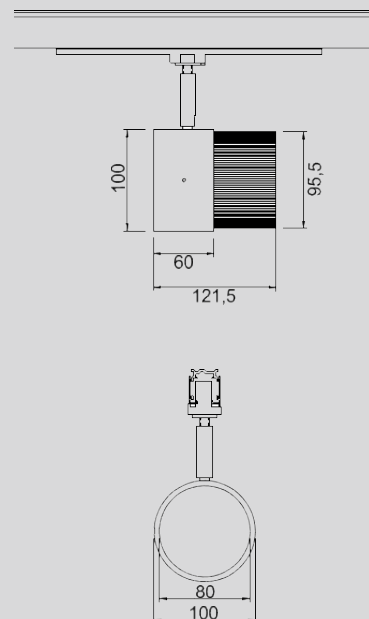

ENG

Method of installation: **track mounted**

Light sources: **LED**

Color temperature: **special**

Initial luminous flux: **2910/3670/4040lm**

Initial input power: **29/36/40W**

Input Voltage: **230V**

Lumen maintenance: **55.000h**

Weight: **0,95kg**

Housing colour: **RAL**

Radiator colour: **black/silver**

Dimmable: **optional**

Tolerancja strumienia świetlnego i mocy +/- 10%
Producent zastrzega sobie możliwość zmian konstrukcyjnych oprawy.
Istnieje możliwość modyfikacji produktu na życzenie Klienta.
Informacje zawarte na karcie katalogowej nie stanowią oferty handlowej ani elementu umowy.
Więcej na temat rodziny produktów, znajduje się na stronie: www.lako.pl

Luminous flux and power tolerance +/- 10%
The manufacturer reserves the right to change the design of the luminaire.
It is possible to modify the product at the customer's request.
The information contained in the catalog card does not constitute a commercial offer or an element of the contract.
More information about the product family can be found at: www.lako.pl

LAKO

Projekt LAKO Düsseldorf
LAKO Düsseldorf project