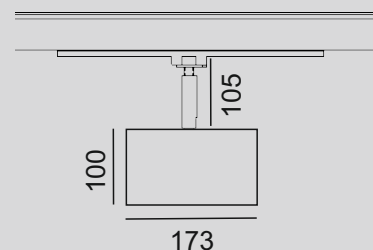

SPOT TUBE 100

SPOT TUBE 100 INTRACK G7 VEGE/FRUIT 900mA

PL

Rodzaj montażu: **szynoprzewód**

Źródło światła: **LED**

Temperatura barwowa: **specjalistyczna**

Strumień świetlny: **3672lm**

Moc: **36W**

Napięcie: **230V**

Żywotność: **55.000h**

Waga: **1,3kg**

Kolor obudowy: **RAL**

Sterowanie: **opcja**

ENG

Method of installation: **track mounted**

Light sources: **LED**

Color temperature: **special**

Initial luminous flux: **3672lm**

Initial input power: **36W**

Input Voltage: **230V**

Lumen maintenance: **55.000h**

Weight: **1,3kg**

Housing colour: **RAL**

Dimmable: **optional**

Tolerancja strumienia świetlnego i mocy +/- 10%
Producent zastrzega sobie możliwość zmian konstrukcyjnych oprawy.
Istnieje możliwość modyfikacji produktu na życzenie Klienta.
Informacje zawarte na karcie katalogowej nie stanowią oferty handlowej ani elementu umowy.
Więcej na temat rodziny produktów, znajduje się na stronie: www.lako.pl

Luminous flux and power tolerance +/- 10%
The manufacturer reserves the right to change the design of the luminaire.
It is possible to modify the product at the customer's request.
The information contained in the catalog card does not constitute a commercial offer or an element of the contract.
More information about the product family can be found at: www.lako.pl